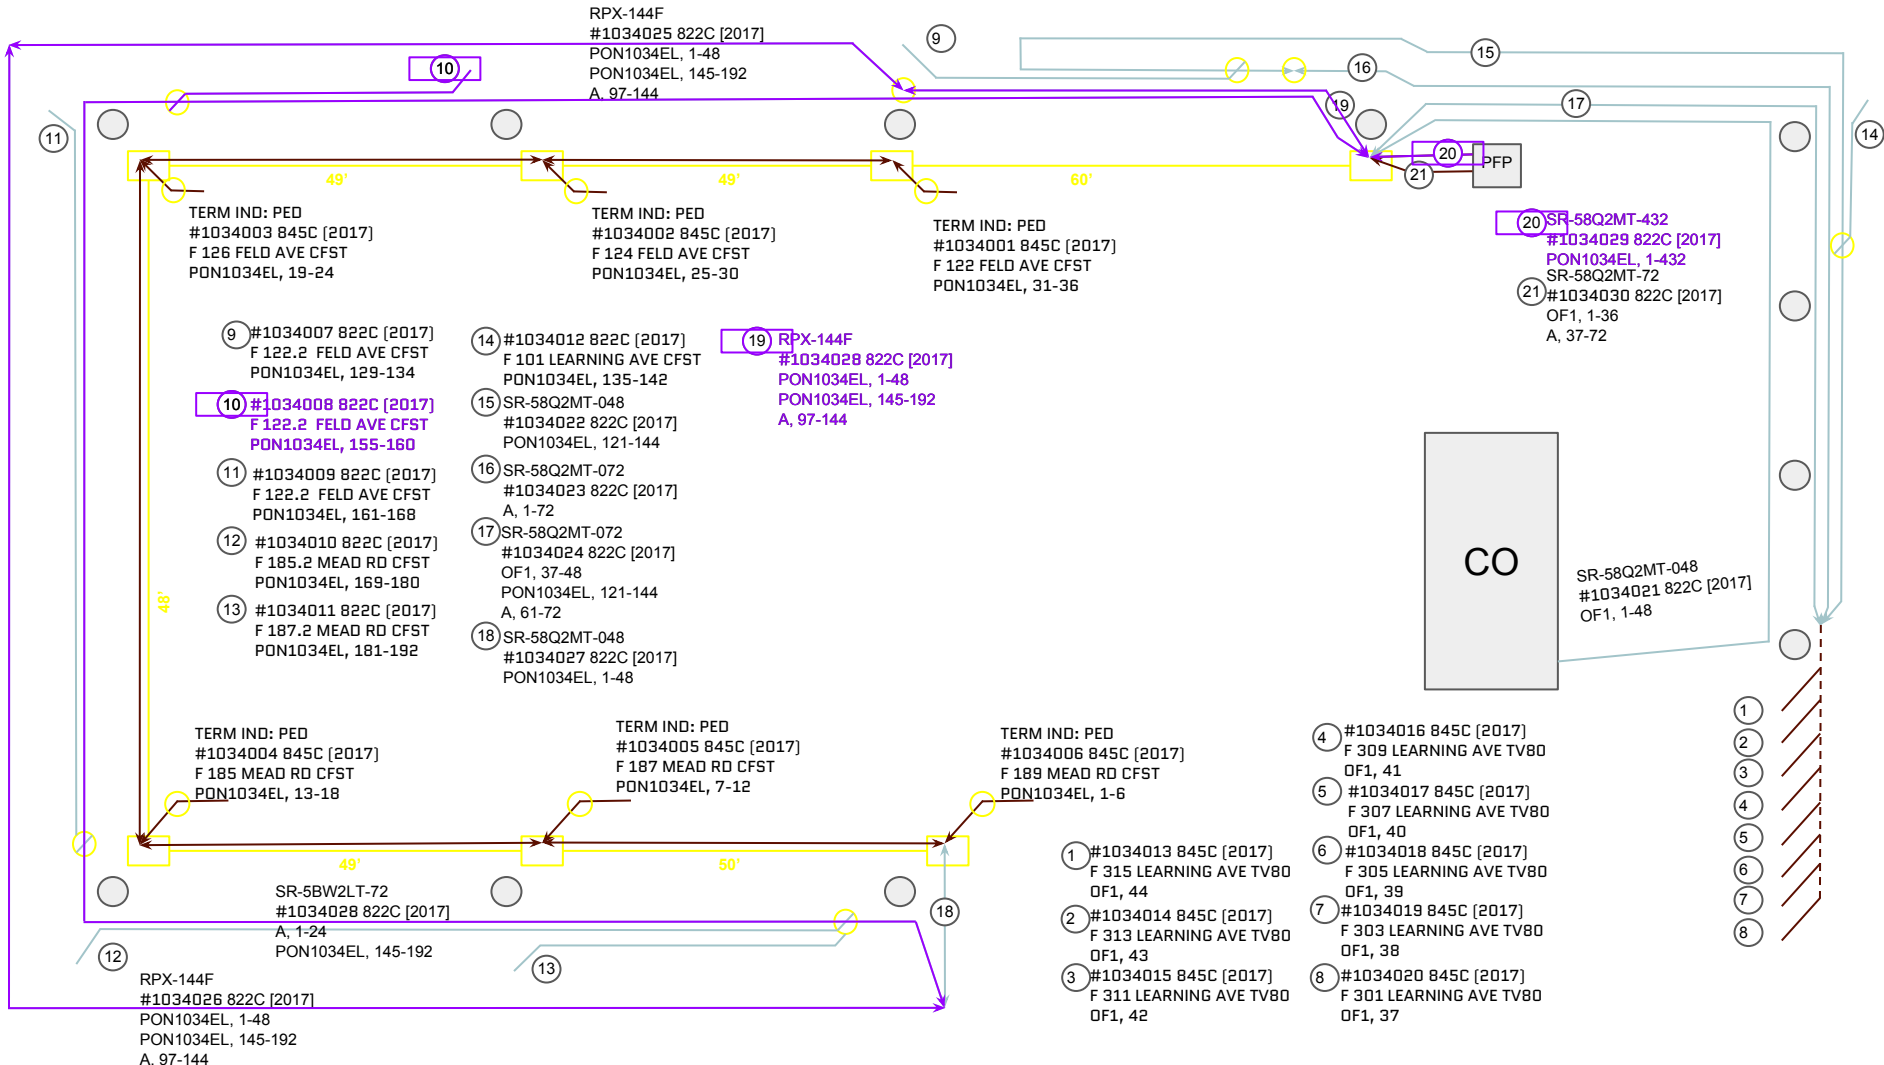

RPX-144F
#1034025 822C [2017]
PON1034EL, 1-48
PON1034EL, 145-192
A. 97-144

10

TERM IND: PED
#1034003 845C [2017]
F 126 FELD AVE CFST
PON1034EL, 19-24

TERM IND: PED
#1034002 845C [2017]
F 124 FELD AVE CFST
PON1034EL, 25-30

TERM IND: PED
#1034001 845C [2017]
F 122 FELD AVE CFST
PON1034EL, 31-36

20 SR-58Q2MT-432
#1034029 822C [2017]
PON1034EL, 1-432
SR-58Q2MT-72

21 #1034030 822C [2017]
OF1, 1-36
A. 37-72

9 #1034007 822C [2017]
F 122.2 FELD AVE CFST
PON1034EL, 129-134

14 #1034012 822C [2017]
F 101 LEARNING AVE CFST
PON1034EL, 135-142

19 RPX-144F
#1034028 822C [2017]
PON1034EL, 1-48
PON1034EL, 145-192
A. 97-144

10 #1034008 822C [2017]
F 122.2 FELD AVE CFST
PON1034EL, 155-160

15 SR-58Q2MT-048
#1034022 822C [2017]
PON1034EL, 121-144

11 #1034009 822C [2017]
F 122.2 FELD AVE CFST
PON1034EL, 161-168

16 SR-58Q2MT-072
#1034023 822C [2017]
A, 1-72

12 #1034010 822C [2017]
F 185.2 MEAD RD CFST
PON1034EL, 169-180

17 SR-58Q2MT-072
#1034024 822C [2017]
OF1, 37-48
PON1034EL, 121-144
A, 61-72

13 #1034011 822C [2017]
F 187.2 MEAD RD CFST
PON1034EL, 181-192

18 SR-58Q2MT-048
#1034027 822C [2017]
PON1034EL, 1-48

TERM IND: PED
#1034004 845C [2017]
F 185 MEAD RD CFST
PON1034EL, 13-18

TERM IND: PED
#1034005 845C [2017]
F 187 MEAD RD CFST
PON1034EL, 7-12

TERM IND: PED
#1034006 845C [2017]
F 189 MEAD RD CFST
PON1034EL, 1-6

4 #1034016 845C [2017]
F 309 LEARNING AVE TV80
OF1, 41

5 #1034017 845C [2017]
F 307 LEARNING AVE TV80
OF1, 40

6 #1034018 845C [2017]
F 305 LEARNING AVE TV80
OF1, 39

7 #1034019 845C [2017]
F 303 LEARNING AVE TV80
OF1, 38

8 #1034020 845C [2017]
F 301 LEARNING AVE TV80
OF1, 37

SR-5BW2LT-72
#1034028 822C [2017]
A, 1-24
PON1034EL, 145-192

RPX-144F
#1034026 822C [2017]
PON1034EL, 1-48
PON1034EL, 145-192
A. 97-144

13

1 #1034013 845C [2017]
F 315 LEARNING AVE TV80
OF1, 44

2 #1034014 845C [2017]
F 313 LEARNING AVE TV80
OF1, 43

3 #1034015 845C [2017]
F 311 LEARNING AVE TV80
OF1, 42

1
2
3
4
5
6
7
8

CO

SR-58Q2MT-048
#1034021 822C [2017]
OF1, 1-48