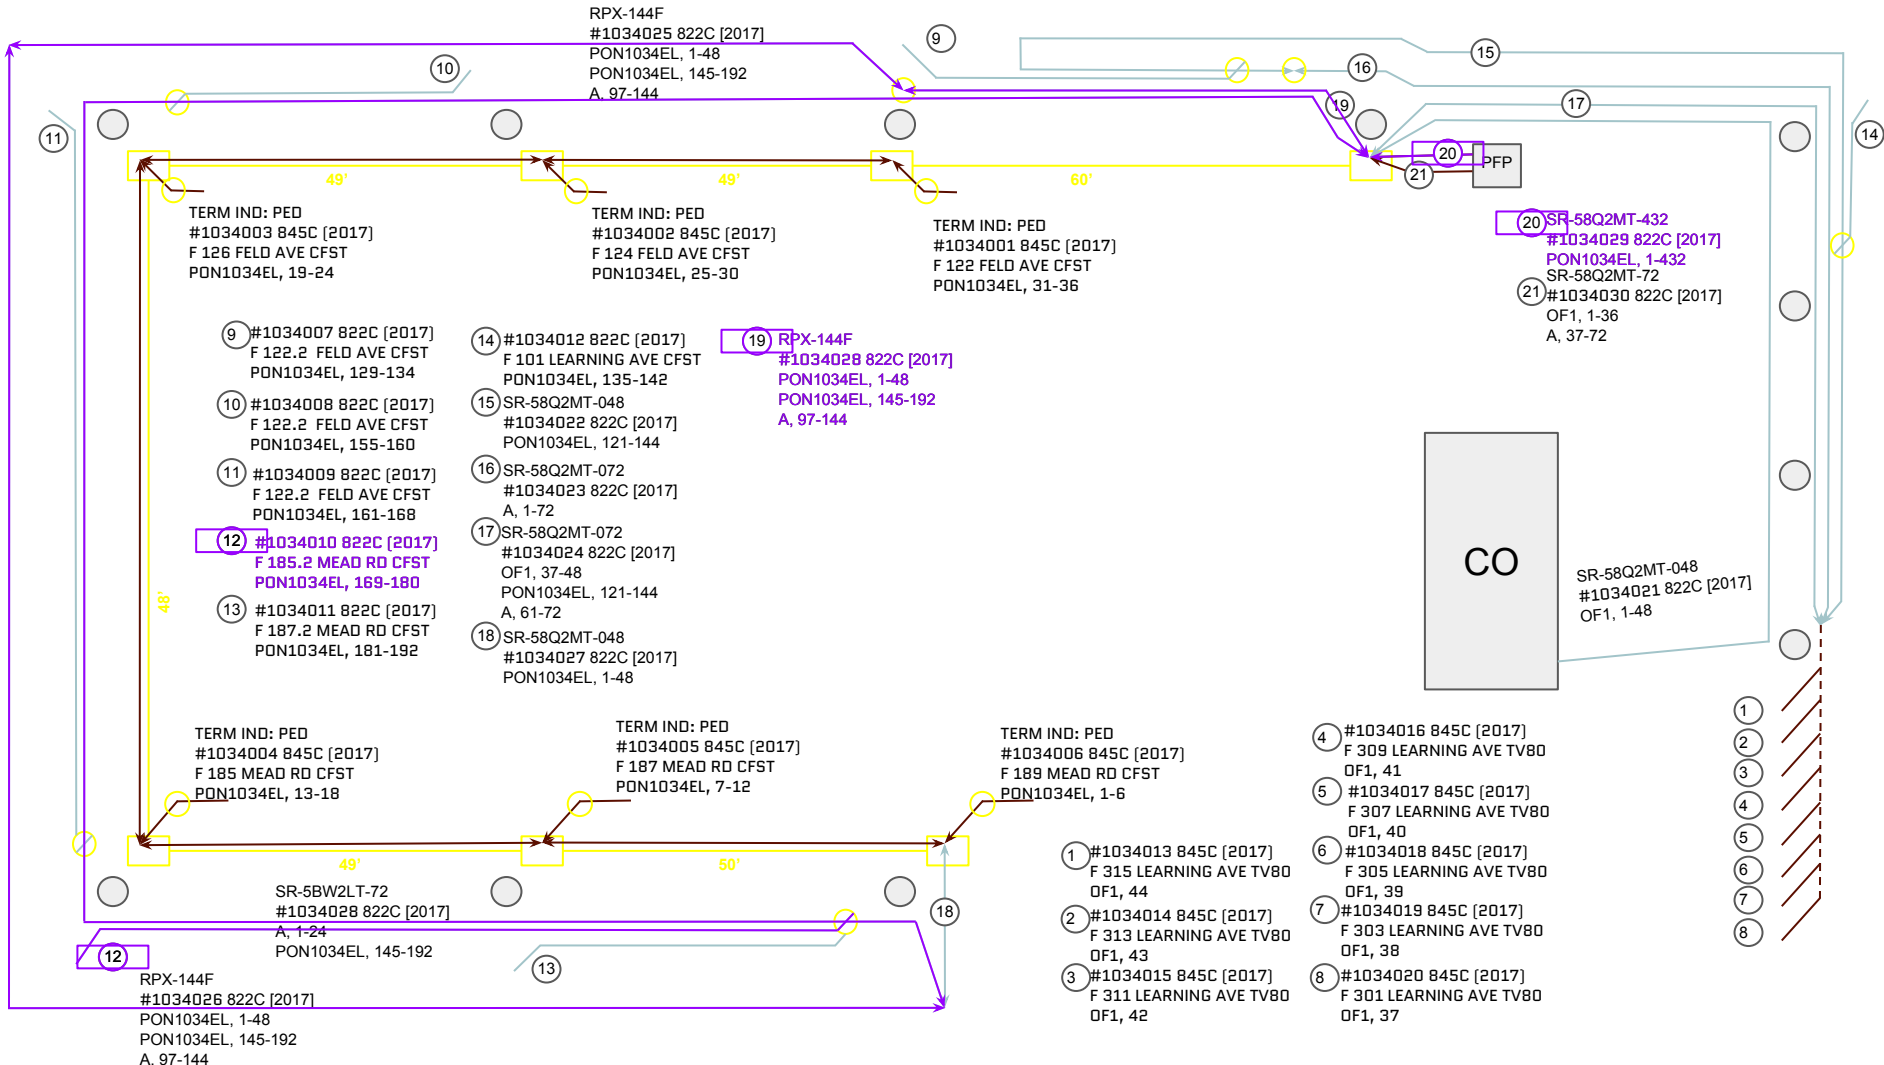

RPX-144F
#1034025 822C [2017]
PON1034EL, 1-48
PON1034EL, 145-192
A, 97-144

TERM IND: PED
#1034003 845C [2017]
F 126 FELD AVE CFST
PON1034EL, 19-24

TERM IND: PED
#1034002 845C [2017]
F 124 FELD AVE CFST
PON1034EL, 25-30

TERM IND: PED
#1034001 845C [2017]
F 122 FELD AVE CFST
PON1034EL, 31-36

20 SR-58Q2MT-432
#1034029 822C [2017]
PON1034EL, 1-432
SR-58Q2MT-72
#1034030 822C [2017]
OF1, 1-36
A, 37-72

9 #1034007 822C [2017]
F 122.2 FELD AVE CFST
PON1034EL, 129-134

14 #1034012 822C [2017]
F 101 LEARNING AVE CFST
PON1034EL, 135-142

19 RPX-144F
#1034028 822C [2017]
PON1034EL, 1-48
PON1034EL, 145-192
A, 97-144

10 #1034008 822C [2017]
F 122.2 FELD AVE CFST
PON1034EL, 155-160

15 SR-58Q2MT-048
#1034022 822C [2017]
PON1034EL, 121-144

11 #1034009 822C [2017]
F 122.2 FELD AVE CFST
PON1034EL, 161-168

16 SR-58Q2MT-072
#1034023 822C [2017]
A, 1-72

12 #1034010 822C [2017]
F 185.2 MEAD RD CFST
PON1034EL, 169-180

17 SR-58Q2MT-072
#1034024 822C [2017]
OF1, 37-48
PON1034EL, 121-144
A, 61-72

13 #1034011 822C [2017]
F 187.2 MEAD RD CFST
PON1034EL, 181-192

18 SR-58Q2MT-048
#1034027 822C [2017]
PON1034EL, 1-48

CO

SR-58Q2MT-048
#1034021 822C [2017]
OF1, 1-48

TERM IND: PED
#1034004 845C [2017]
F 185 MEAD RD CFST
PON1034EL, 13-18

TERM IND: PED
#1034005 845C [2017]
F 187 MEAD RD CFST
PON1034EL, 7-12

TERM IND: PED
#1034006 845C [2017]
F 189 MEAD RD CFST
PON1034EL, 1-6

SR-5BW2LT-72
#1034028 822C [2017]
A, 1-24
PON1034EL, 145-192

12 RPX-144F
#1034026 822C [2017]
PON1034EL, 1-48
PON1034EL, 145-192
A, 97-144

- 1 #1034013 845C [2017]
  F 315 LEARNING AVE TV80
  OF1, 44
- 2 #1034014 845C [2017]
  F 313 LEARNING AVE TV80
  OF1, 43
- 3 #1034015 845C [2017]
  F 311 LEARNING AVE TV80
  OF1, 42

- 4 #1034016 845C [2017]
  F 309 LEARNING AVE TV80
  OF1, 41
- 5 #1034017 845C [2017]
  F 307 LEARNING AVE TV80
  OF1, 40
- 6 #1034018 845C [2017]
  F 305 LEARNING AVE TV80
  OF1, 39
- 7 #1034019 845C [2017]
  F 303 LEARNING AVE TV80
  OF1, 38
- 8 #1034020 845C [2017]
  F 301 LEARNING AVE TV80
  OF1, 37

- 1
- 2
- 3
- 4
- 5
- 6
- 7
- 8