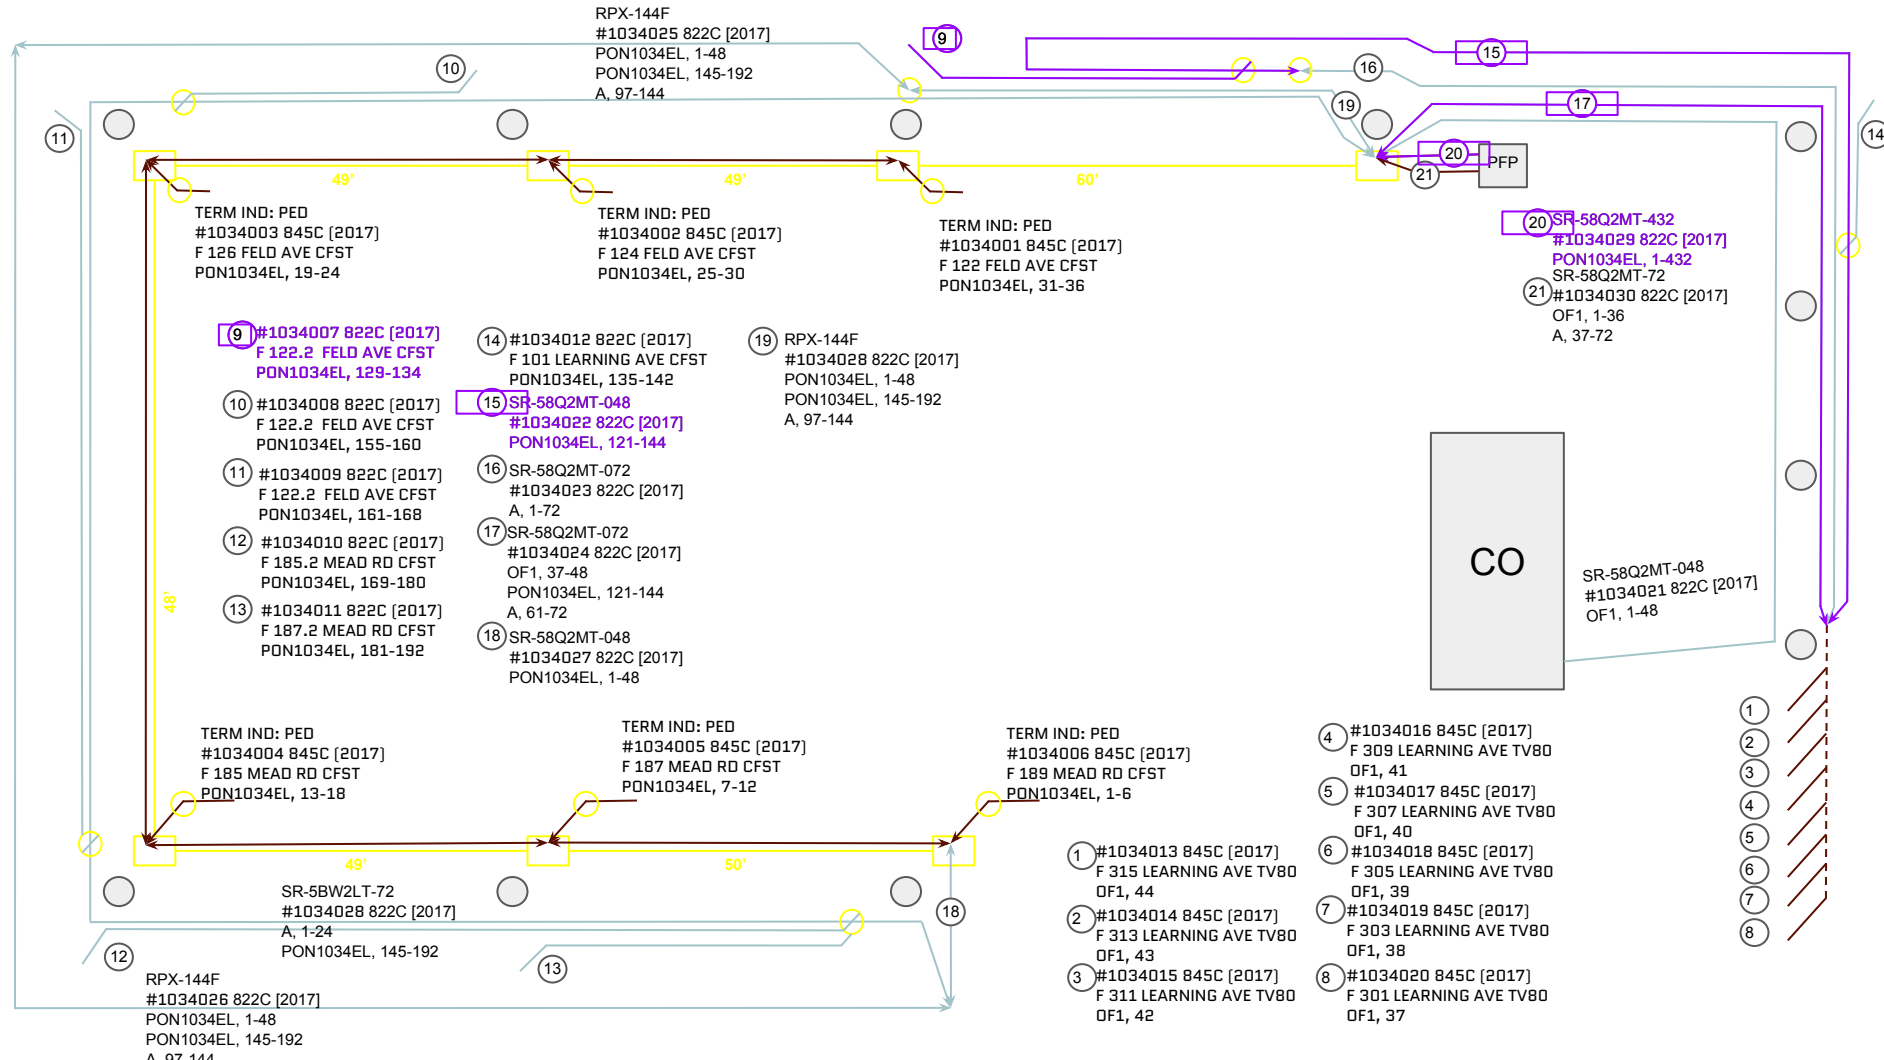

RPX-144F
#1034025 822C [2017]
PON1034EL, 1-48
PON1034EL, 145-192
A, 97-144

TERM IND: PED
#1034003 845C [2017]
F 126 FELD AVE CFST
PON1034EL, 19-24

TERM IND: PED
#1034002 845C [2017]
F 124 FELD AVE CFST
PON1034EL, 25-30

TERM IND: PED
#1034001 845C [2017]
F 122 FELD AVE CFST
PON1034EL, 31-36

SR-58Q2MT-432
#1034029 822C [2017]
PON1034EL, 1-432
SR-58Q2MT-72
#1034030 822C [2017]
OF1, 1-36
A, 37-72

#9 #1034007 822C [2017]
F 122.2 FELD AVE CFST
PON1034EL, 129-134

#14 #1034012 822C [2017]
F 101 LEARNING AVE CFST
PON1034EL, 135-142

#19 RPX-144F
#1034028 822C [2017]
PON1034EL, 1-48
PON1034EL, 145-192
A, 97-144

#10 #1034008 822C [2017]
F 122.2 FELD AVE CFST
PON1034EL, 155-160

#15 SR-58Q2MT-048
#1034022 822C [2017]
PON1034EL, 121-144

#11 #1034009 822C [2017]
F 122.2 FELD AVE CFST
PON1034EL, 161-168

#16 SR-58Q2MT-072
#1034023 822C [2017]
A, 1-72

#12 #1034010 822C [2017]
F 185.2 MEAD RD CFST
PON1034EL, 169-180

#17 SR-58Q2MT-072
#1034024 822C [2017]
OF1, 37-48
PON1034EL, 121-144
A, 61-72

#13 #1034011 822C [2017]
F 187.2 MEAD RD CFST
PON1034EL, 181-192

#18 SR-58Q2MT-048
#1034027 822C [2017]
PON1034EL, 1-48

TERM IND: PED
#1034004 845C [2017]
F 185 MEAD RD CFST
PON1034EL, 13-18

TERM IND: PED
#1034005 845C [2017]
F 187 MEAD RD CFST
PON1034EL, 7-12

TERM IND: PED
#1034006 845C [2017]
F 189 MEAD RD CFST
PON1034EL, 1-6

SR-5BW2LT-72
#1034028 822C [2017]
A, 1-24
PON1034EL, 145-192

#1 #1034013 845C [2017]
F 315 LEARNING AVE TV80
OF1, 44

#2 #1034014 845C [2017]
F 313 LEARNING AVE TV80
OF1, 43

#3 #1034015 845C [2017]
F 311 LEARNING AVE TV80
OF1, 42

#4 #1034016 845C [2017]
F 309 LEARNING AVE TV80
OF1, 41

#5 #1034017 845C [2017]
F 307 LEARNING AVE TV80
OF1, 40

#6 #1034018 845C [2017]
F 305 LEARNING AVE TV80
OF1, 39

#7 #1034019 845C [2017]
F 303 LEARNING AVE TV80
OF1, 38

#8 #1034020 845C [2017]
F 301 LEARNING AVE TV80
OF1, 37

CO

SR-58Q2MT-048
#1034021 822C [2017]
OF1, 1-48

- 1
- 2
- 3
- 4
- 5
- 6
- 7
- 8