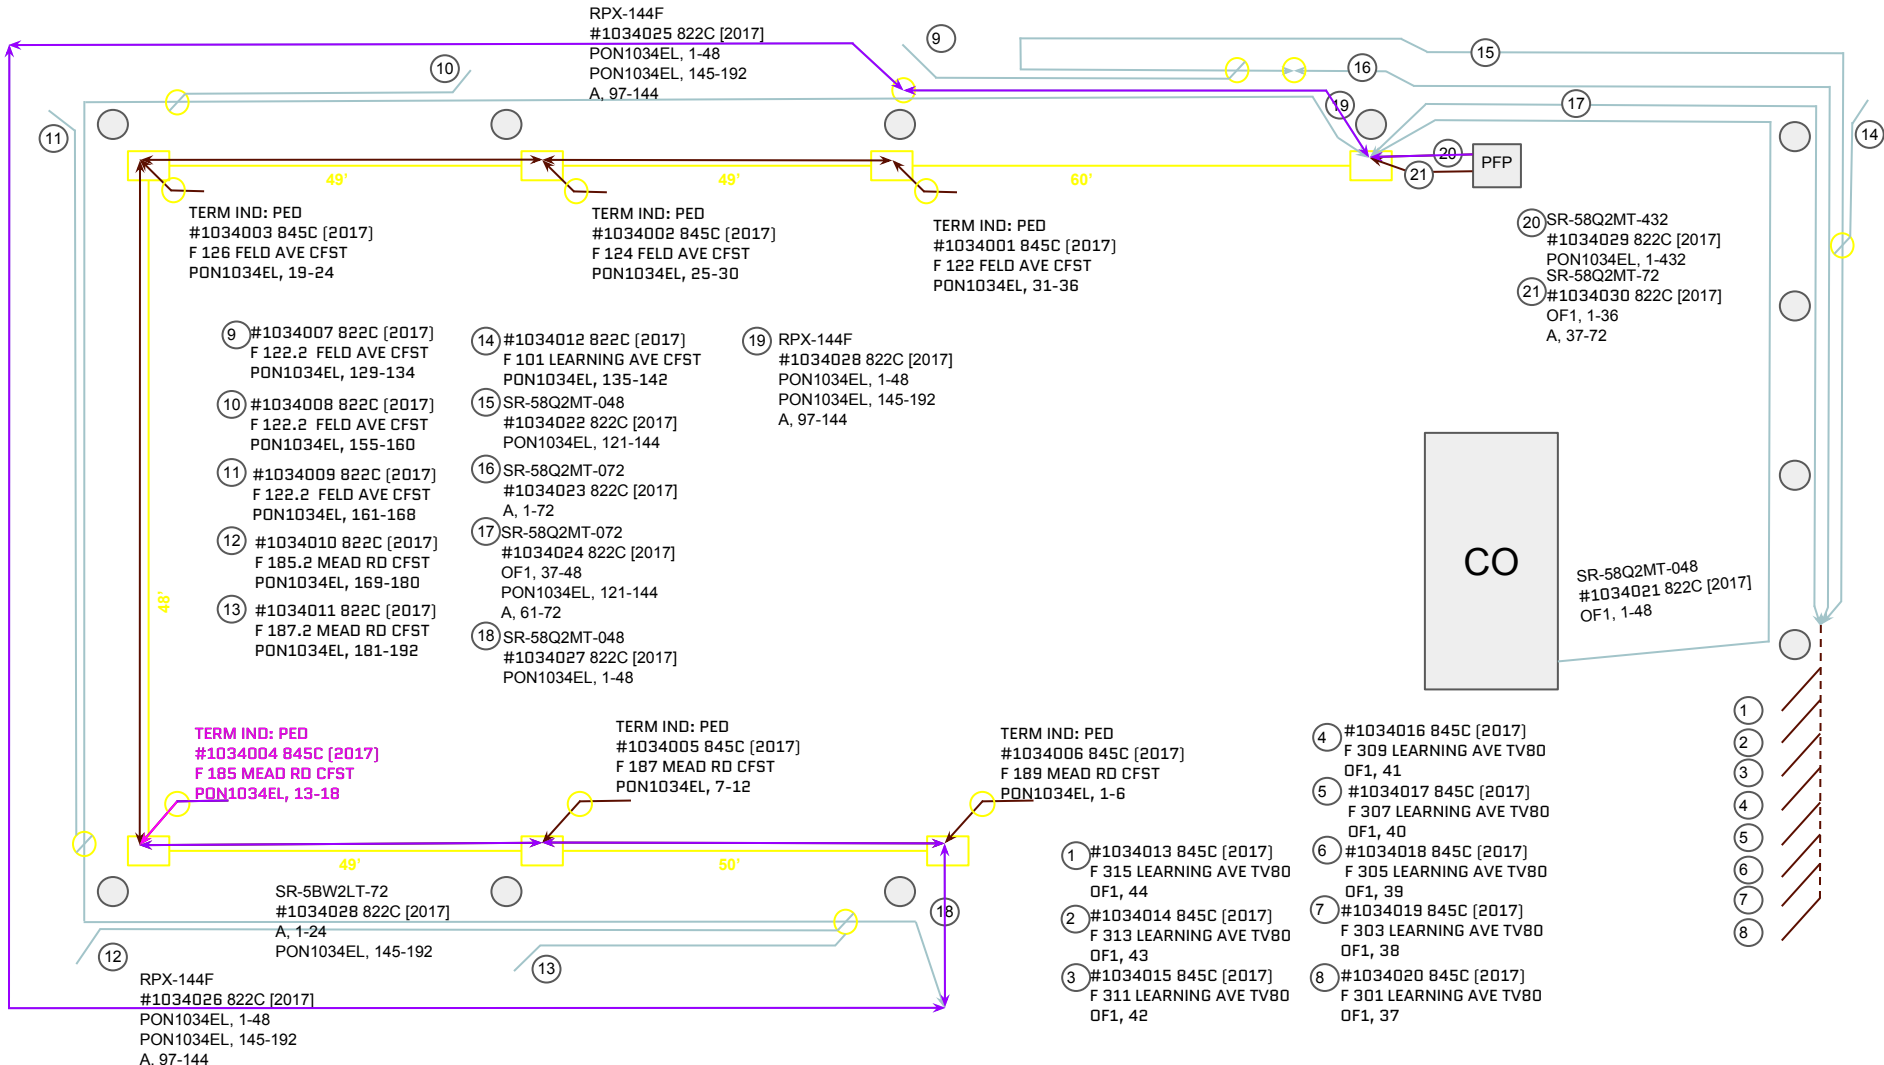

RPX-144F
#1034025 822C [2017]
PON1034EL, 1-48
PON1034EL, 145-192
A, 97-144

TERM IND: PED
#1034003 845C [2017]
F 126 FELD AVE CFST
PON1034EL, 19-24

TERM IND: PED
#1034002 845C [2017]
F 124 FELD AVE CFST
PON1034EL, 25-30

TERM IND: PED
#1034001 845C [2017]
F 122 FELD AVE CFST
PON1034EL, 31-36

20 SR-58Q2MT-432
#1034029 822C [2017]
PON1034EL, 1-432
SR-58Q2MT-72
21 #1034030 822C [2017]
OF1, 1-36
A, 37-72

9 #1034007 822C [2017]
F 122.2 FELD AVE CFST
PON1034EL, 129-134

14 #1034012 822C [2017]
F 101 LEARNING AVE CFST
PON1034EL, 135-142

19 RPX-144F
#1034028 822C [2017]
PON1034EL, 1-48
PON1034EL, 145-192
A, 97-144

10 #1034008 822C [2017]
F 122.2 FELD AVE CFST
PON1034EL, 155-160

15 SR-58Q2MT-048
#1034022 822C [2017]
PON1034EL, 121-144

11 #1034009 822C [2017]
F 122.2 FELD AVE CFST
PON1034EL, 161-168

16 SR-58Q2MT-072
#1034023 822C [2017]
A, 1-72

12 #1034010 822C [2017]
F 185.2 MEAD RD CFST
PON1034EL, 169-180

17 SR-58Q2MT-072
#1034024 822C [2017]
OF1, 37-48
PON1034EL, 121-144
A, 61-72

13 #1034011 822C [2017]
F 187.2 MEAD RD CFST
PON1034EL, 181-192

18 SR-58Q2MT-048
#1034027 822C [2017]
PON1034EL, 1-48

CO

SR-58Q2MT-048
#1034021 822C [2017]
OF1, 1-48

TERM IND: PED
#1034004 845C [2017]
F 185 MEAD RD CFST
PON1034EL, 13-18

TERM IND: PED
#1034005 845C [2017]
F 187 MEAD RD CFST
PON1034EL, 7-12

TERM IND: PED
#1034006 845C [2017]
F 189 MEAD RD CFST
PON1034EL, 1-6

SR-5BW2LT-72
#1034028 822C [2017]
A, 1-24
PON1034EL, 145-192

1 #1034013 845C [2017]
F 315 LEARNING AVE TV80
OF1, 44

2 #1034014 845C [2017]
F 313 LEARNING AVE TV80
OF1, 43

3 #1034015 845C [2017]
F 311 LEARNING AVE TV80
OF1, 42

4 #1034016 845C [2017]
F 309 LEARNING AVE TV80
OF1, 41

5 #1034017 845C [2017]
F 307 LEARNING AVE TV80
OF1, 40

6 #1034018 845C [2017]
F 305 LEARNING AVE TV80
OF1, 39

7 #1034019 845C [2017]
F 303 LEARNING AVE TV80
OF1, 38

8 #1034020 845C [2017]
F 301 LEARNING AVE TV80
OF1, 37

RPX-144F
#1034026 822C [2017]
PON1034EL, 1-48
PON1034EL, 145-192
A, 97-144

- 1
- 2
- 3
- 4
- 5
- 6
- 7
- 8