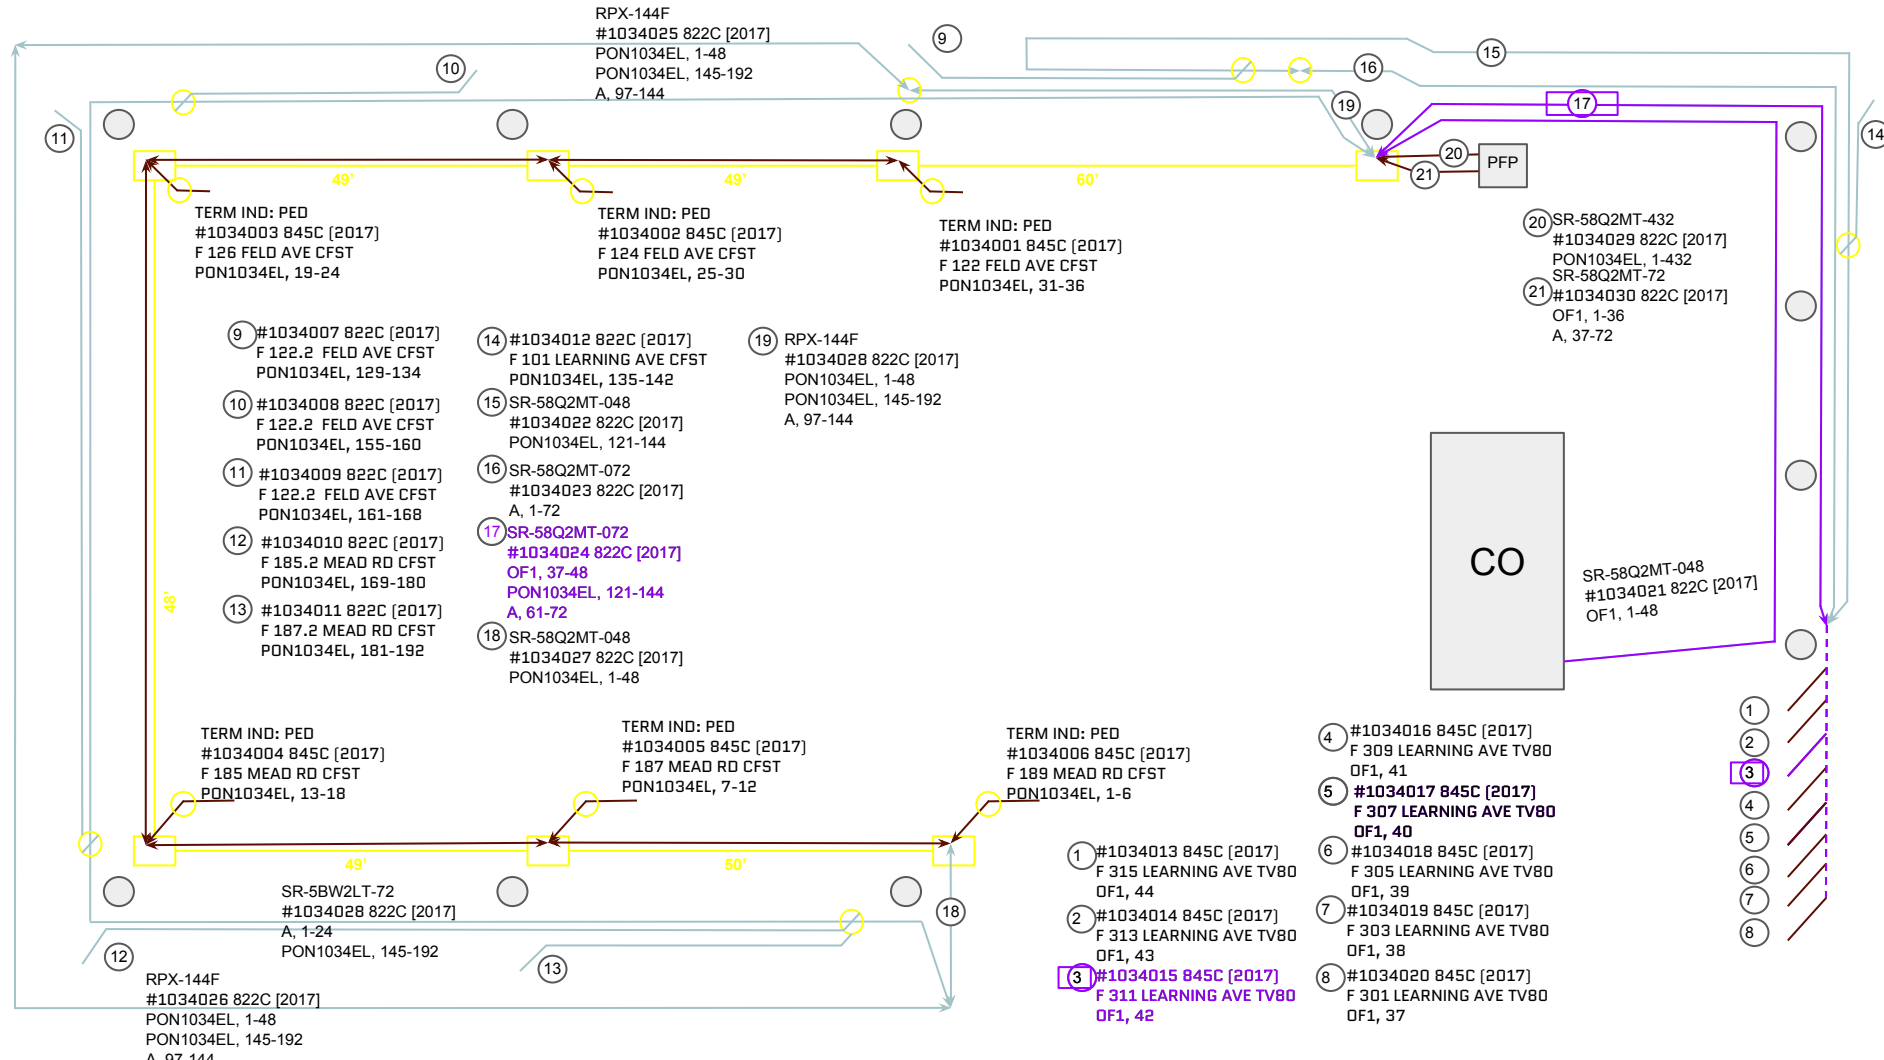

RPX-144F
#1034025 822C [2017]
PON1034EL, 1-48
PON1034EL, 145-192
A, 97-144

TERM IND: PED
#1034003 845C [2017]
F 126 FELD AVE CFST
PON1034EL, 19-24

TERM IND: PED
#1034002 845C [2017]
F 124 FELD AVE CFST
PON1034EL, 25-30

TERM IND: PED
#1034001 845C [2017]
F 122 FELD AVE CFST
PON1034EL, 31-36

20 SR-58Q2MT-432
#1034029 822C [2017]
PON1034EL, 1-432
SR-58Q2MT-72
21 #1034030 822C [2017]
OF1, 1-36
A, 37-72

9 #1034007 822C [2017]
F 122.2 FELD AVE CFST
PON1034EL, 129-134

14 #1034012 822C [2017]
F 101 LEARNING AVE CFST
PON1034EL, 135-142

19 RFX-144F
#1034028 822C [2017]
PON1034EL, 1-48
PON1034EL, 145-192
A, 97-144

10 #1034008 822C [2017]
F 122.2 FELD AVE CFST
PON1034EL, 155-160

15 SR-58Q2MT-048
#1034022 822C [2017]
PON1034EL, 121-144

11 #1034009 822C [2017]
F 122.2 FELD AVE CFST
PON1034EL, 161-168

16 SR-58Q2MT-072
#1034023 822C [2017]
A, 1-72

12 #1034010 822C [2017]
F 185.2 MEAD RD CFST
PON1034EL, 169-180

17 SR-58Q2MT-072
#1034024 822C [2017]
OF1, 37-48
PON1034EL, 121-144
A, 61-72

13 #1034011 822C [2017]
F 187.2 MEAD RD CFST
PON1034EL, 181-192

18 SR-58Q2MT-048
#1034027 822C [2017]
PON1034EL, 1-48

TERM IND: PED
#1034004 845C [2017]
F 185 MEAD RD CFST
PON1034EL, 13-18

TERM IND: PED
#1034005 845C [2017]
F 187 MEAD RD CFST
PON1034EL, 7-12

TERM IND: PED
#1034006 845C [2017]
F 189 MEAD RD CFST
PON1034EL, 1-6

SR-5BW2LT-72
#1034028 822C [2017]
A, 1-24
PON1034EL, 145-192

1 #1034013 845C [2017]
F 315 LEARNING AVE TV80
OF1, 44

2 #1034014 845C [2017]
F 313 LEARNING AVE TV80
OF1, 43

3 #1034015 845C [2017]
F 311 LEARNING AVE TV80
OF1, 42

4 #1034016 845C [2017]
F 309 LEARNING AVE TV80
OF1, 41

5 #1034017 845C [2017]
F 307 LEARNING AVE TV80
OF1, 40

6 #1034018 845C [2017]
F 305 LEARNING AVE TV80
OF1, 39

7 #1034019 845C [2017]
F 303 LEARNING AVE TV80
OF1, 38

8 #1034020 845C [2017]
F 301 LEARNING AVE TV80
OF1, 37

CO

SR-58Q2MT-048
#1034021 822C [2017]
OF1, 1-48

- 1
- 2
- 3
- 4
- 5
- 6
- 7
- 8