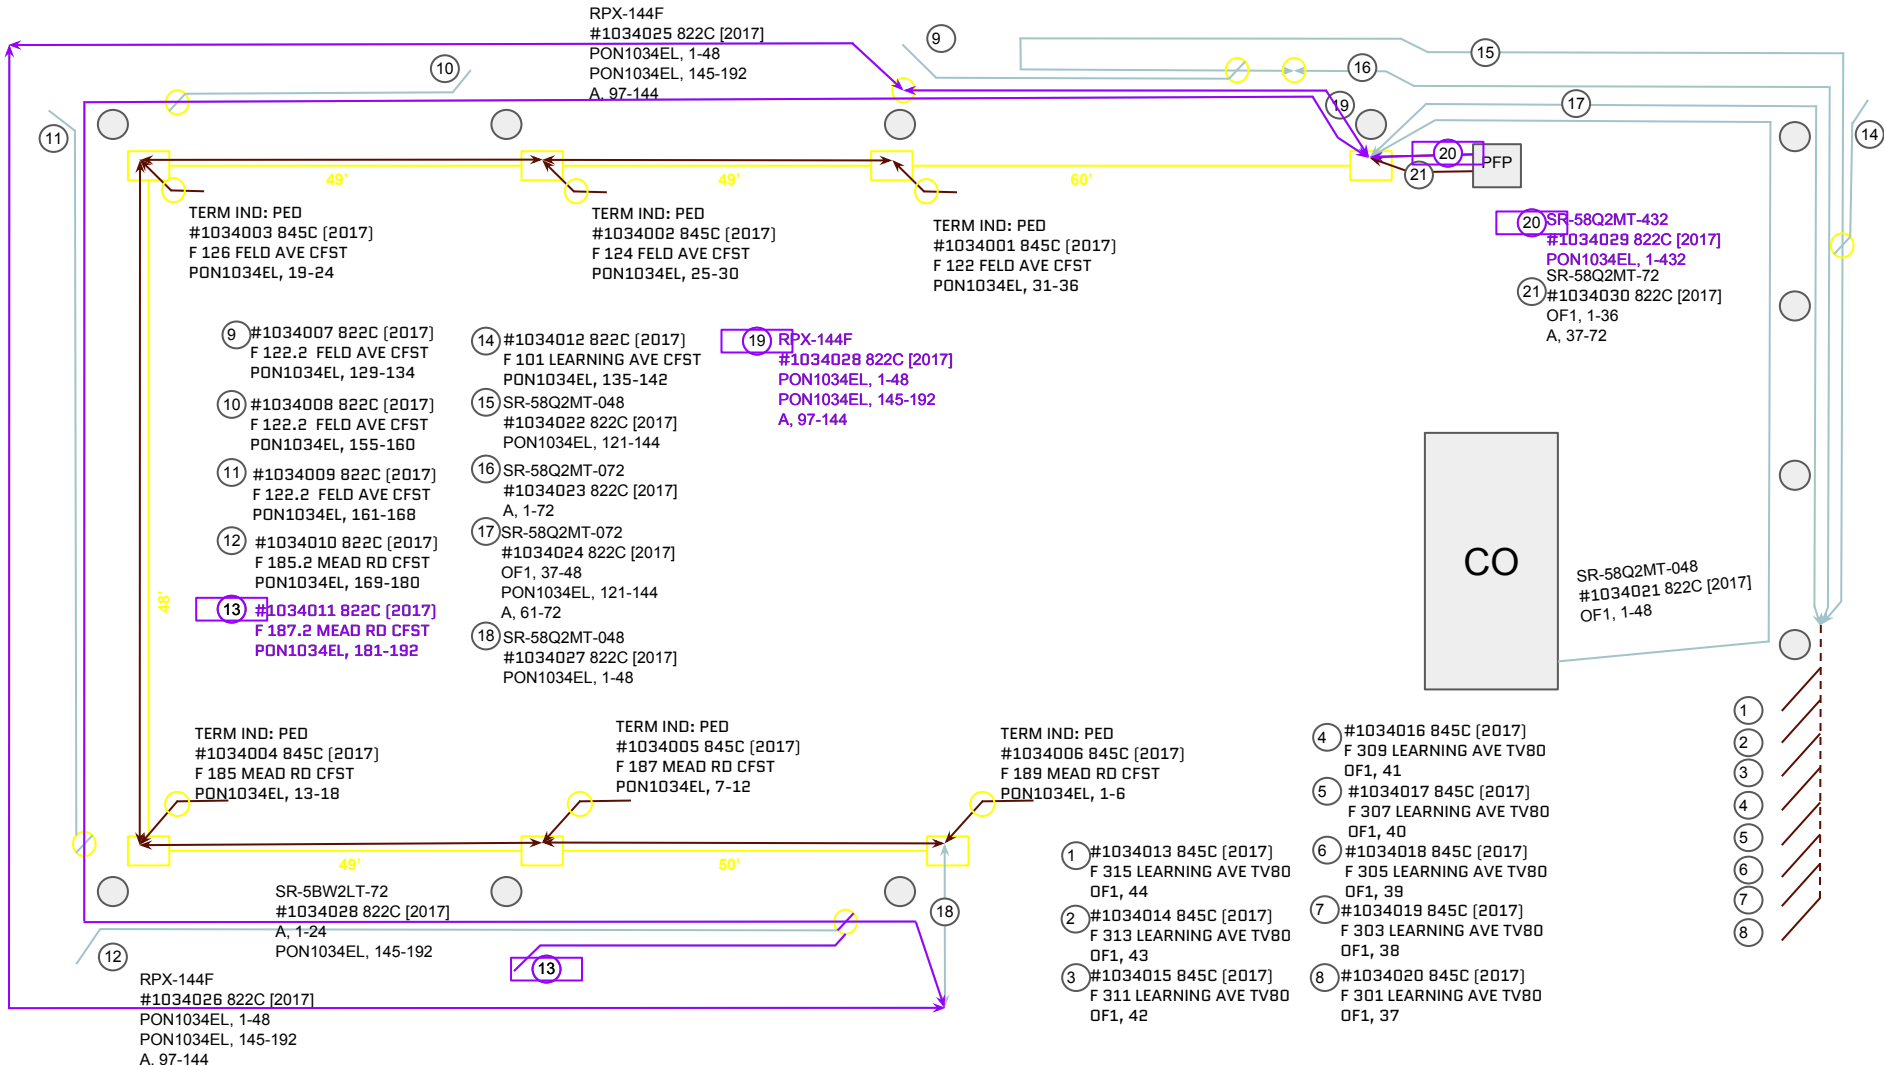

RPX-144F
#1034025 822C [2017]
PON1034EL, 1-48
PON1034EL, 145-192
A, 97-144

TERM IND: PED
#1034003 845C [2017]
F 126 FELD AVE CFST
PON1034EL, 19-24

TERM IND: PED
#1034002 845C [2017]
F 124 FELD AVE CFST
PON1034EL, 25-30

TERM IND: PED
#1034001 845C [2017]
F 122 FELD AVE CFST
PON1034EL, 31-36

20 SR-58Q2MT-432
#1034029 822C [2017]
PON1034EL, 1-432
SR-58Q2MT-72
21 #1034030 822C [2017]
OF1, 1-36
A, 37-72

9 #1034007 822C [2017]
F 122.2 FELD AVE CFST
PON1034EL, 129-134

14 #1034012 822C [2017]
F 101 LEARNING AVE CFST
PON1034EL, 135-142

19 RPX-144F
#1034028 822C [2017]
PON1034EL, 1-48
PON1034EL, 145-192
A, 97-144

10 #1034008 822C [2017]
F 122.2 FELD AVE CFST
PON1034EL, 155-160

15 SR-58Q2MT-048
#1034022 822C [2017]
PON1034EL, 121-144

11 #1034009 822C [2017]
F 122.2 FELD AVE CFST
PON1034EL, 161-168

16 SR-58Q2MT-072
#1034023 822C [2017]
A, 1-72

12 #1034010 822C [2017]
F 185.2 MEAD RD CFST
PON1034EL, 169-180

17 SR-58Q2MT-072
#1034024 822C [2017]
OF1, 37-48
PON1034EL, 121-144
A, 61-72

13 #1034011 822C [2017]
F 187.2 MEAD RD CFST
PON1034EL, 181-192

18 SR-58Q2MT-048
#1034027 822C [2017]
PON1034EL, 1-48

TERM IND: PED
#1034004 845C [2017]
F 185 MEAD RD CFST
PON1034EL, 13-18

TERM IND: PED
#1034005 845C [2017]
F 187 MEAD RD CFST
PON1034EL, 7-12

TERM IND: PED
#1034006 845C [2017]
F 189 MEAD RD CFST
PON1034EL, 1-6

CO
SR-58Q2MT-048
#1034021 822C [2017]
OF1, 1-48

SR-5BW2LT-72
#1034028 822C [2017]
A, 1-24
PON1034EL, 145-192

RPX-144F
#1034026 822C [2017]
PON1034EL, 1-48
PON1034EL, 145-192
A, 97-144

- 1 #1034013 845C [2017]
  F 315 LEARNING AVE TV80
  OF1, 44
- 2 #1034014 845C [2017]
  F 313 LEARNING AVE TV80
  OF1, 43
- 3 #1034015 845C [2017]
  F 311 LEARNING AVE TV80
  OF1, 42

- 4 #1034016 845C [2017]
  F 309 LEARNING AVE TV80
  OF1, 41
- 5 #1034017 845C [2017]
  F 307 LEARNING AVE TV80
  OF1, 40
- 6 #1034018 845C [2017]
  F 305 LEARNING AVE TV80
  OF1, 39
- 7 #1034019 845C [2017]
  F 303 LEARNING AVE TV80
  OF1, 38
- 8 #1034020 845C [2017]
  F 301 LEARNING AVE TV80
  OF1, 37

- 1
- 2
- 3
- 4
- 5
- 6
- 7
- 8