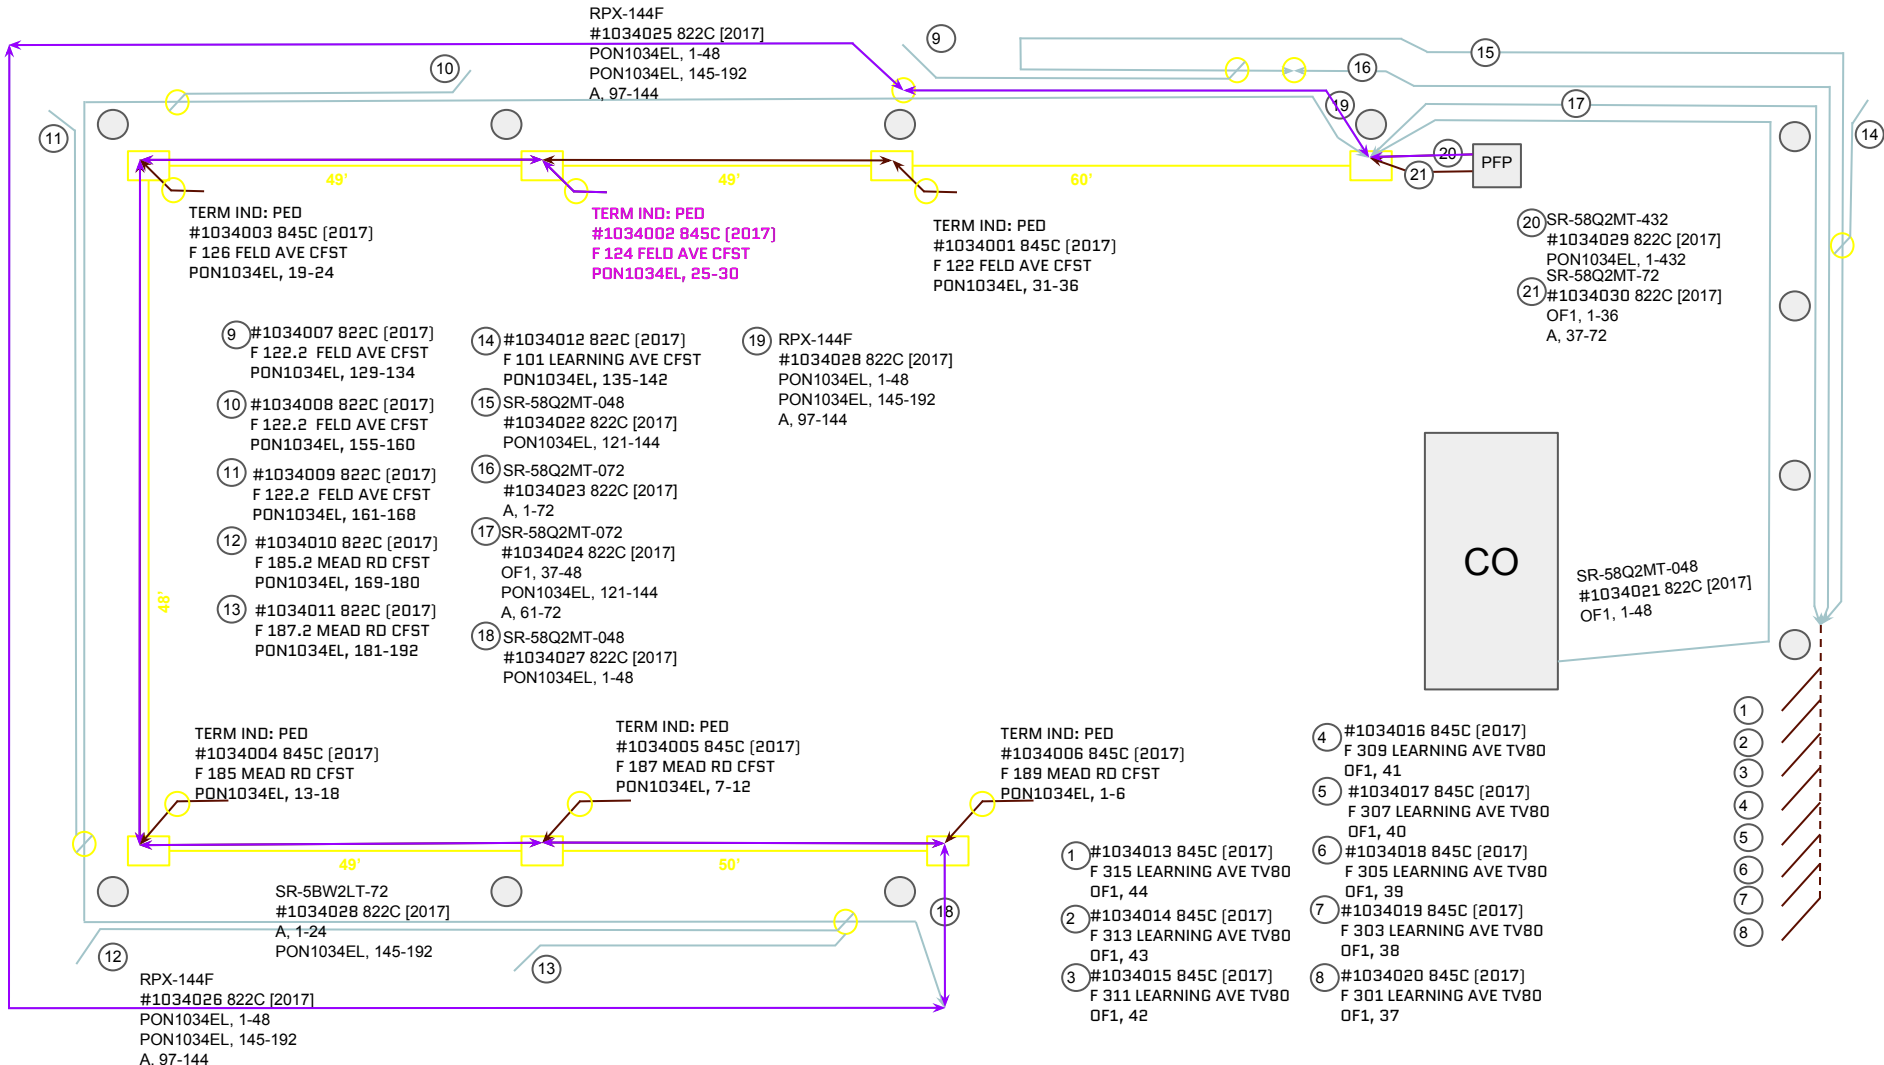

RPX-144F
#1034025 822C [2017]
PON1034EL, 1-48
PON1034EL, 145-192
A, 97-144

TERM IND: PED
#1034003 845C [2017]
F 126 FELD AVE CFST
PON1034EL, 19-24

TERM IND: PED
#1034002 845C [2017]
F 124 FELD AVE CFST
PON1034EL, 25-30

TERM IND: PED
#1034001 845C [2017]
F 122 FELD AVE CFST
PON1034EL, 31-36

20 SR-58Q2MT-432
#1034029 822C [2017]
PON1034EL, 1-432
SR-58Q2MT-72
21 #1034030 822C [2017]
OF1, 1-36
A, 37-72

9 #1034007 822C [2017]
F 122.2 FELD AVE CFST
PON1034EL, 129-134

14 #1034012 822C [2017]
F 101 LEARNING AVE CFST
PON1034EL, 135-142

19 RPX-144F
#1034028 822C [2017]
PON1034EL, 1-48
PON1034EL, 145-192
A, 97-144

10 #1034008 822C [2017]
F 122.2 FELD AVE CFST
PON1034EL, 155-160

15 SR-58Q2MT-048
#1034022 822C [2017]
PON1034EL, 121-144

11 #1034009 822C [2017]
F 122.2 FELD AVE CFST
PON1034EL, 161-168

16 SR-58Q2MT-072
#1034023 822C [2017]
A, 1-72

12 #1034010 822C [2017]
F 185.2 MEAD RD CFST
PON1034EL, 169-180

17 SR-58Q2MT-072
#1034024 822C [2017]
OF1, 37-48
PON1034EL, 121-144
A, 61-72

13 #1034011 822C [2017]
F 187.2 MEAD RD CFST
PON1034EL, 181-192

18 SR-58Q2MT-048
#1034027 822C [2017]
PON1034EL, 1-48

TERM IND: PED
#1034004 845C [2017]
F 185 MEAD RD CFST
PON1034EL, 13-18

TERM IND: PED
#1034005 845C [2017]
F 187 MEAD RD CFST
PON1034EL, 7-12

TERM IND: PED
#1034006 845C [2017]
F 189 MEAD RD CFST
PON1034EL, 1-6

SR-5BW2LT-72
#1034028 822C [2017]
A, 1-24
PON1034EL, 145-192

RPX-144F
#1034026 822C [2017]
PON1034EL, 1-48
PON1034EL, 145-192
A, 97-144

- 1 #1034013 845C [2017]
  F 315 LEARNING AVE TV80
  OF1, 44
- 2 #1034014 845C [2017]
  F 313 LEARNING AVE TV80
  OF1, 43
- 3 #1034015 845C [2017]
  F 311 LEARNING AVE TV80
  OF1, 42

- 4 #1034016 845C [2017]
  F 309 LEARNING AVE TV80
  OF1, 41
- 5 #1034017 845C [2017]
  F 307 LEARNING AVE TV80
  OF1, 40
- 6 #1034018 845C [2017]
  F 305 LEARNING AVE TV80
  OF1, 39
- 7 #1034019 845C [2017]
  F 303 LEARNING AVE TV80
  OF1, 38
- 8 #1034020 845C [2017]
  F 301 LEARNING AVE TV80
  OF1, 37

- 1
- 2
- 3
- 4
- 5
- 6
- 7
- 8

CO

SR-58Q2MT-048
#1034021 822C [2017]
OF1, 1-48

PFP